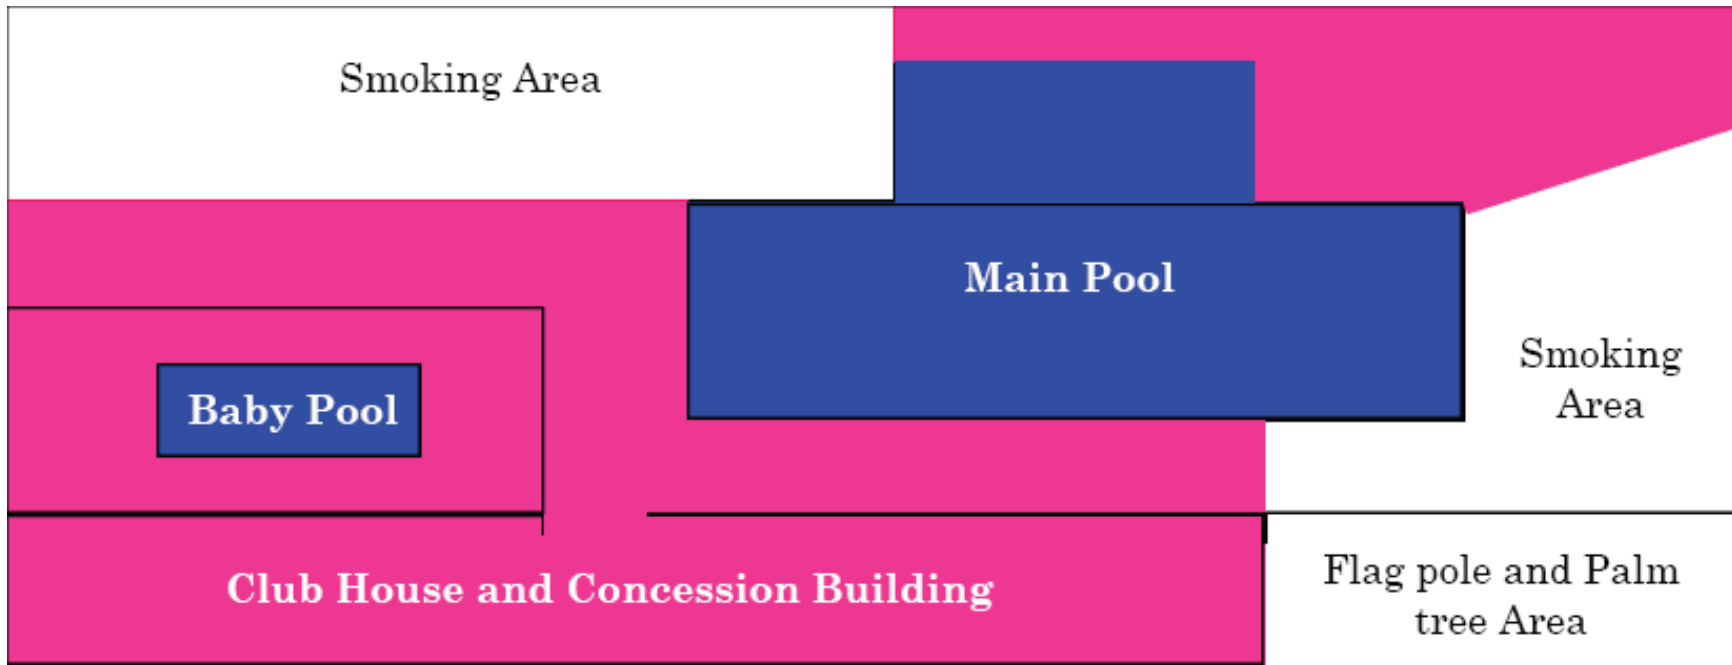

Below is a diagram of all the smoking and non-smoking areas of the deck, concession and clubhouse. Lines painted on the pool deck will outline those areas. Smoking in any of the shaded areas is prohibited.

Thank you for helping to make Starclaire a fun and safe place for all members and guests.

**Areas shaded in pink are Non-Smoking areas**